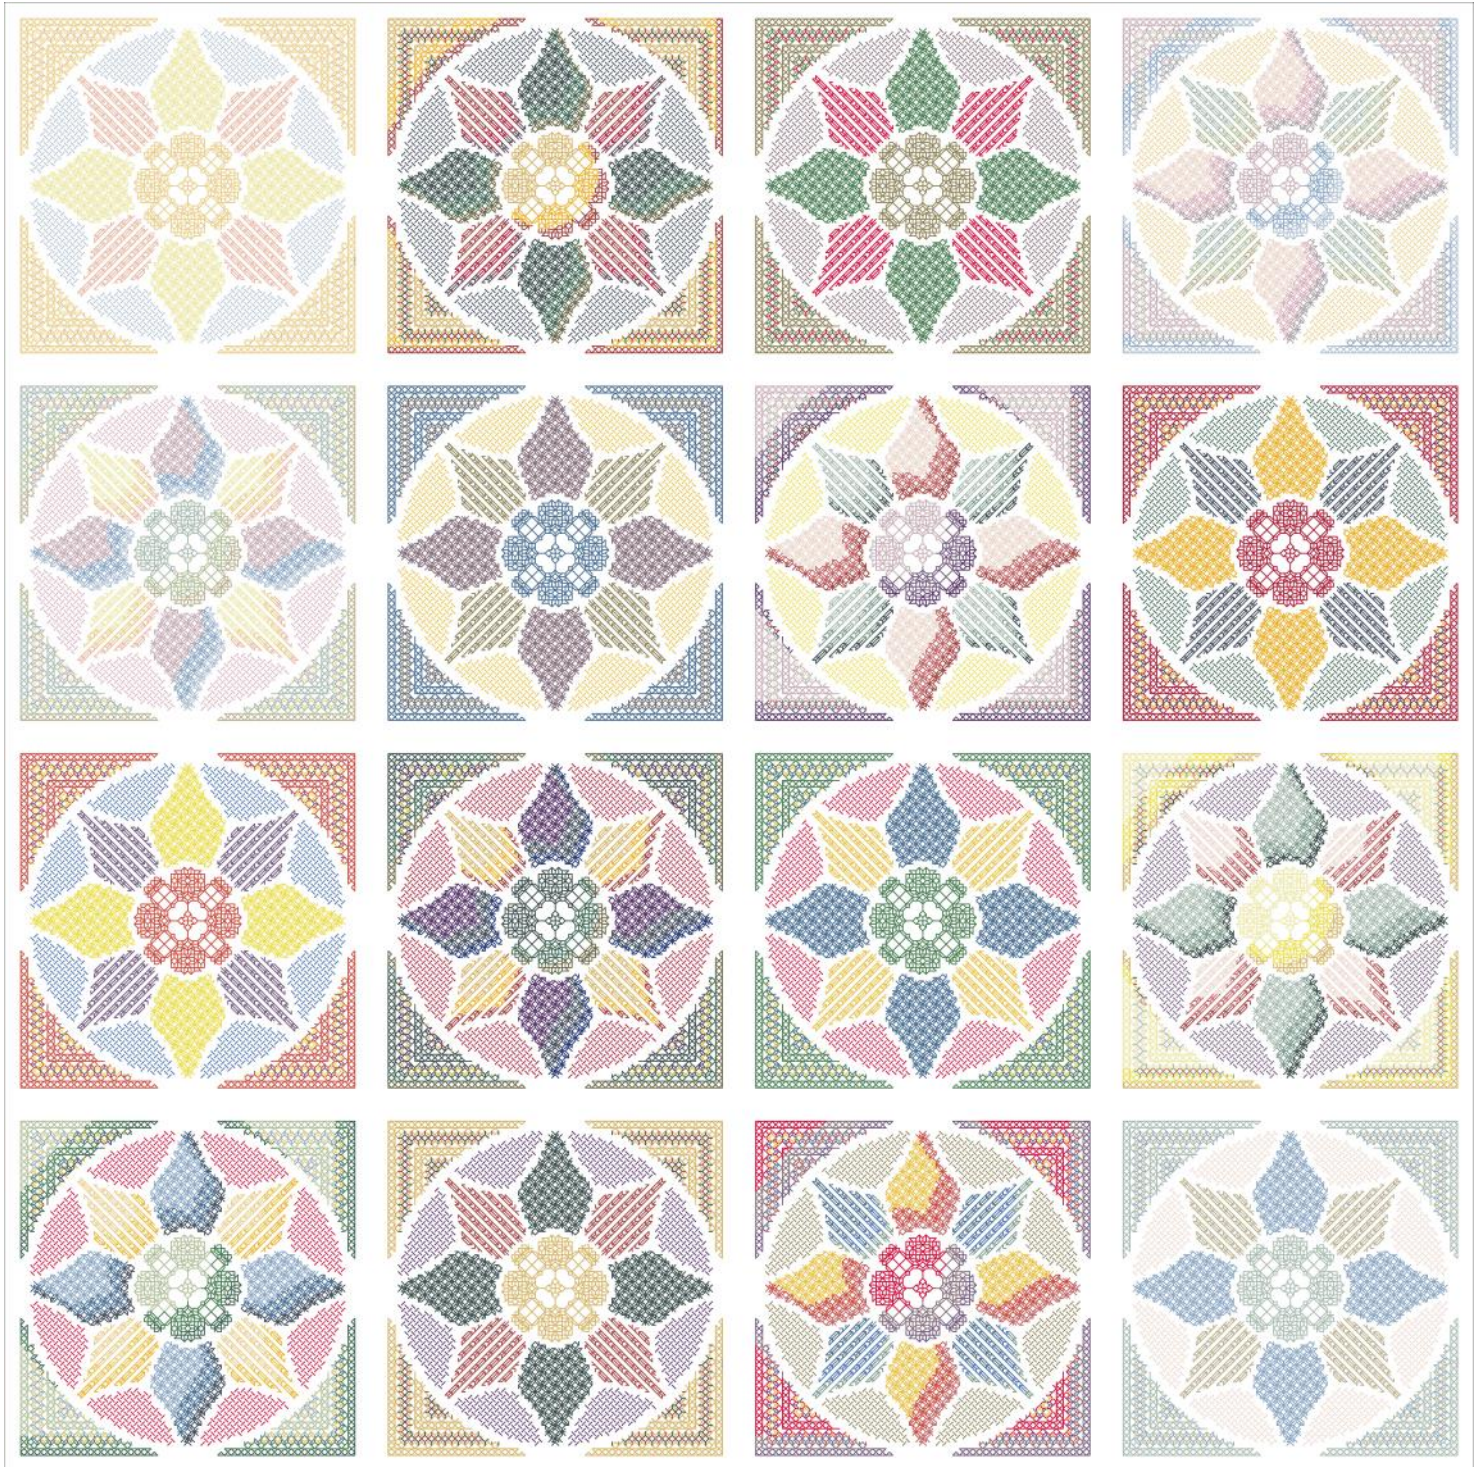

STITCHIN'SPIRATION A COLORFUL WORLD OF BLACKWORK

Simply Color is a series that gives you FULL control over your colors! These images are just examples of all the combinations of color you can come up with through our thread palettes. Take these as inspiration for your projects! Pick a thread palette, and pick a design!

Share your stitch designs!

On Instagram tag your design **#stitchinspiration** and **#sissimplycolor**, and show off how you're using color in your needlework projects!

SIGN UP FOR THE NEWSLETTER — STAY UP TO DATE!