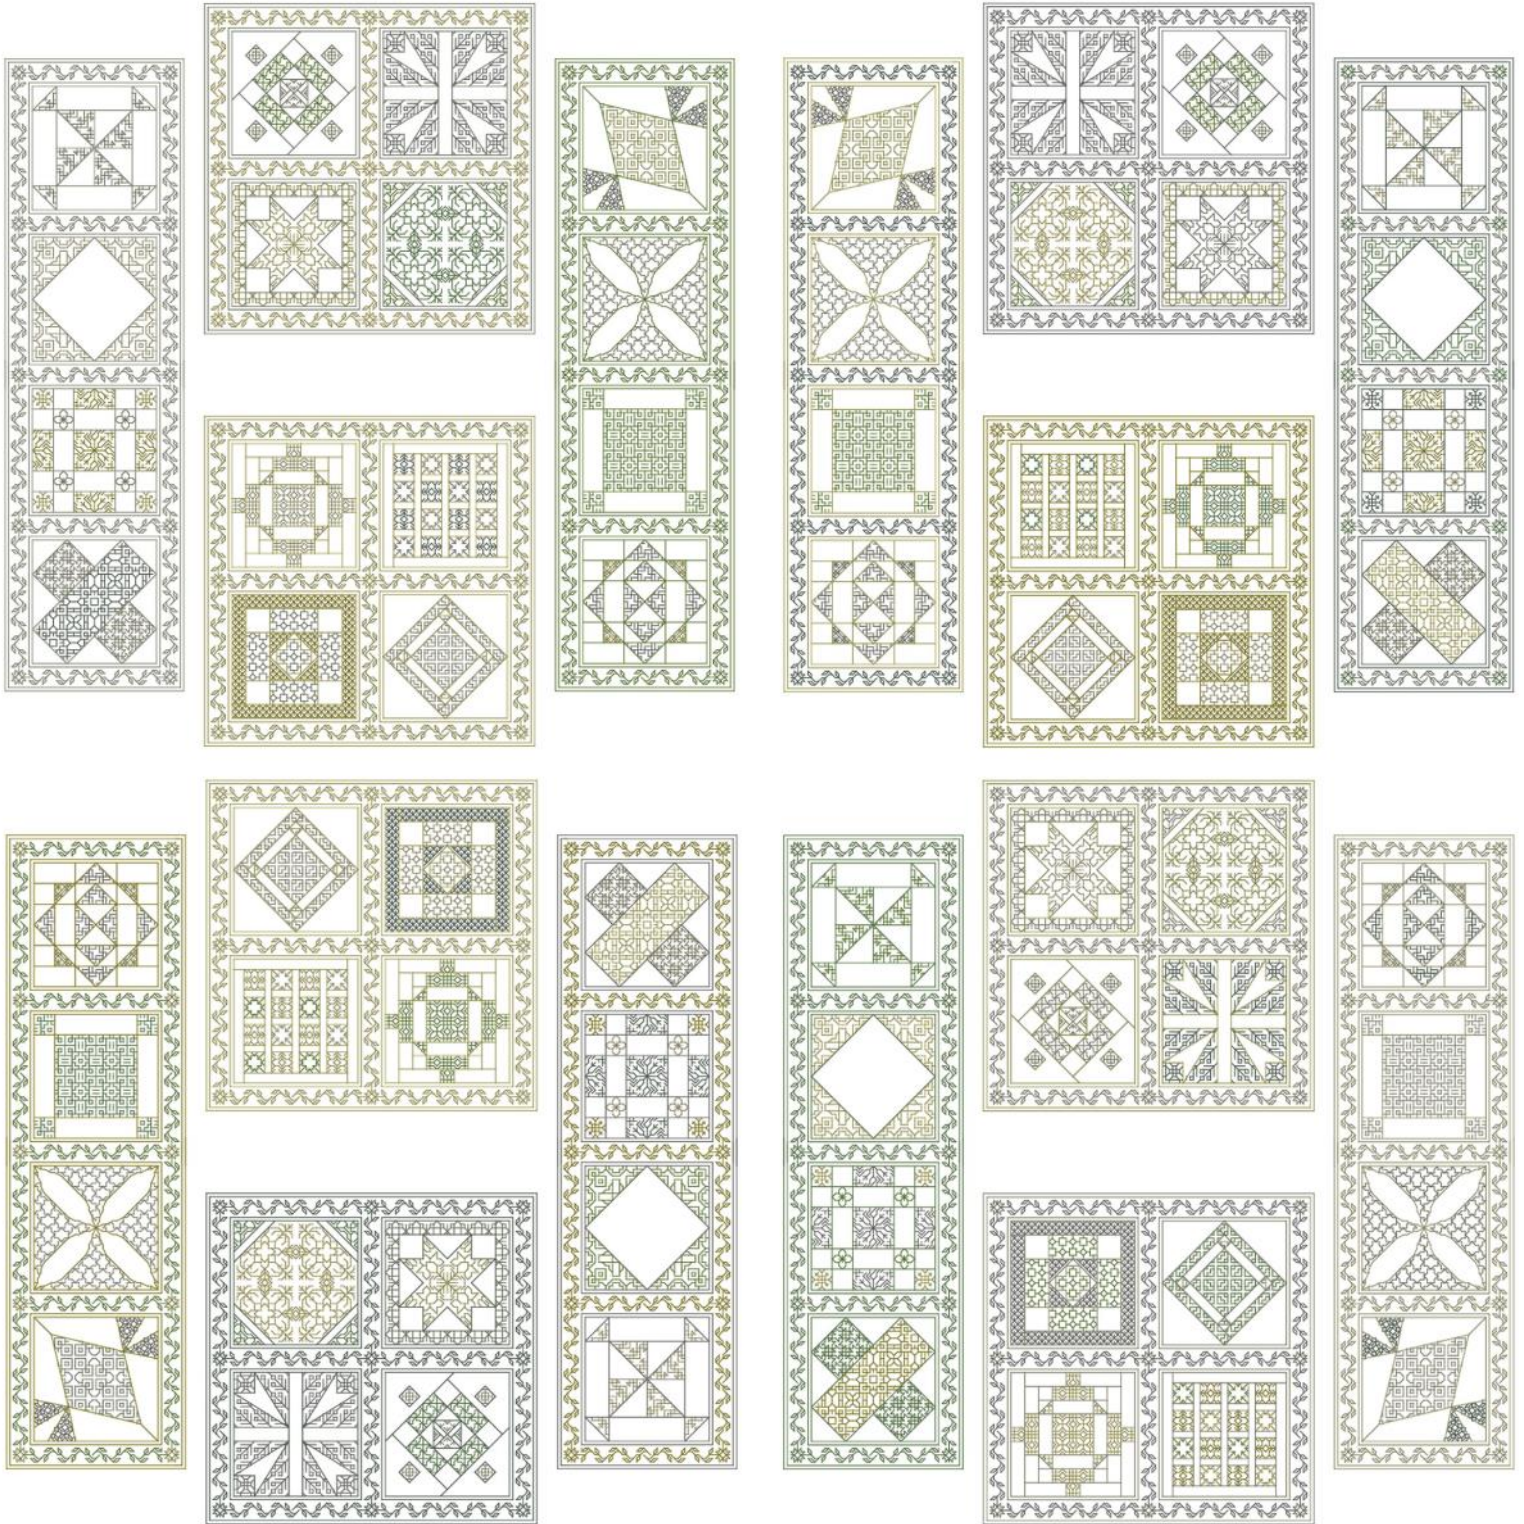

STITCHIN'SPIRATION A COLORFUL WORLD OF BLACKWORK

Simply Color is a series that gives you FULL control over your colors! These images are just examples of all the combinations of color you can come up with through our thread palettes. Take these as inspiration for your projects! Pick a thread palette, and pick a design!