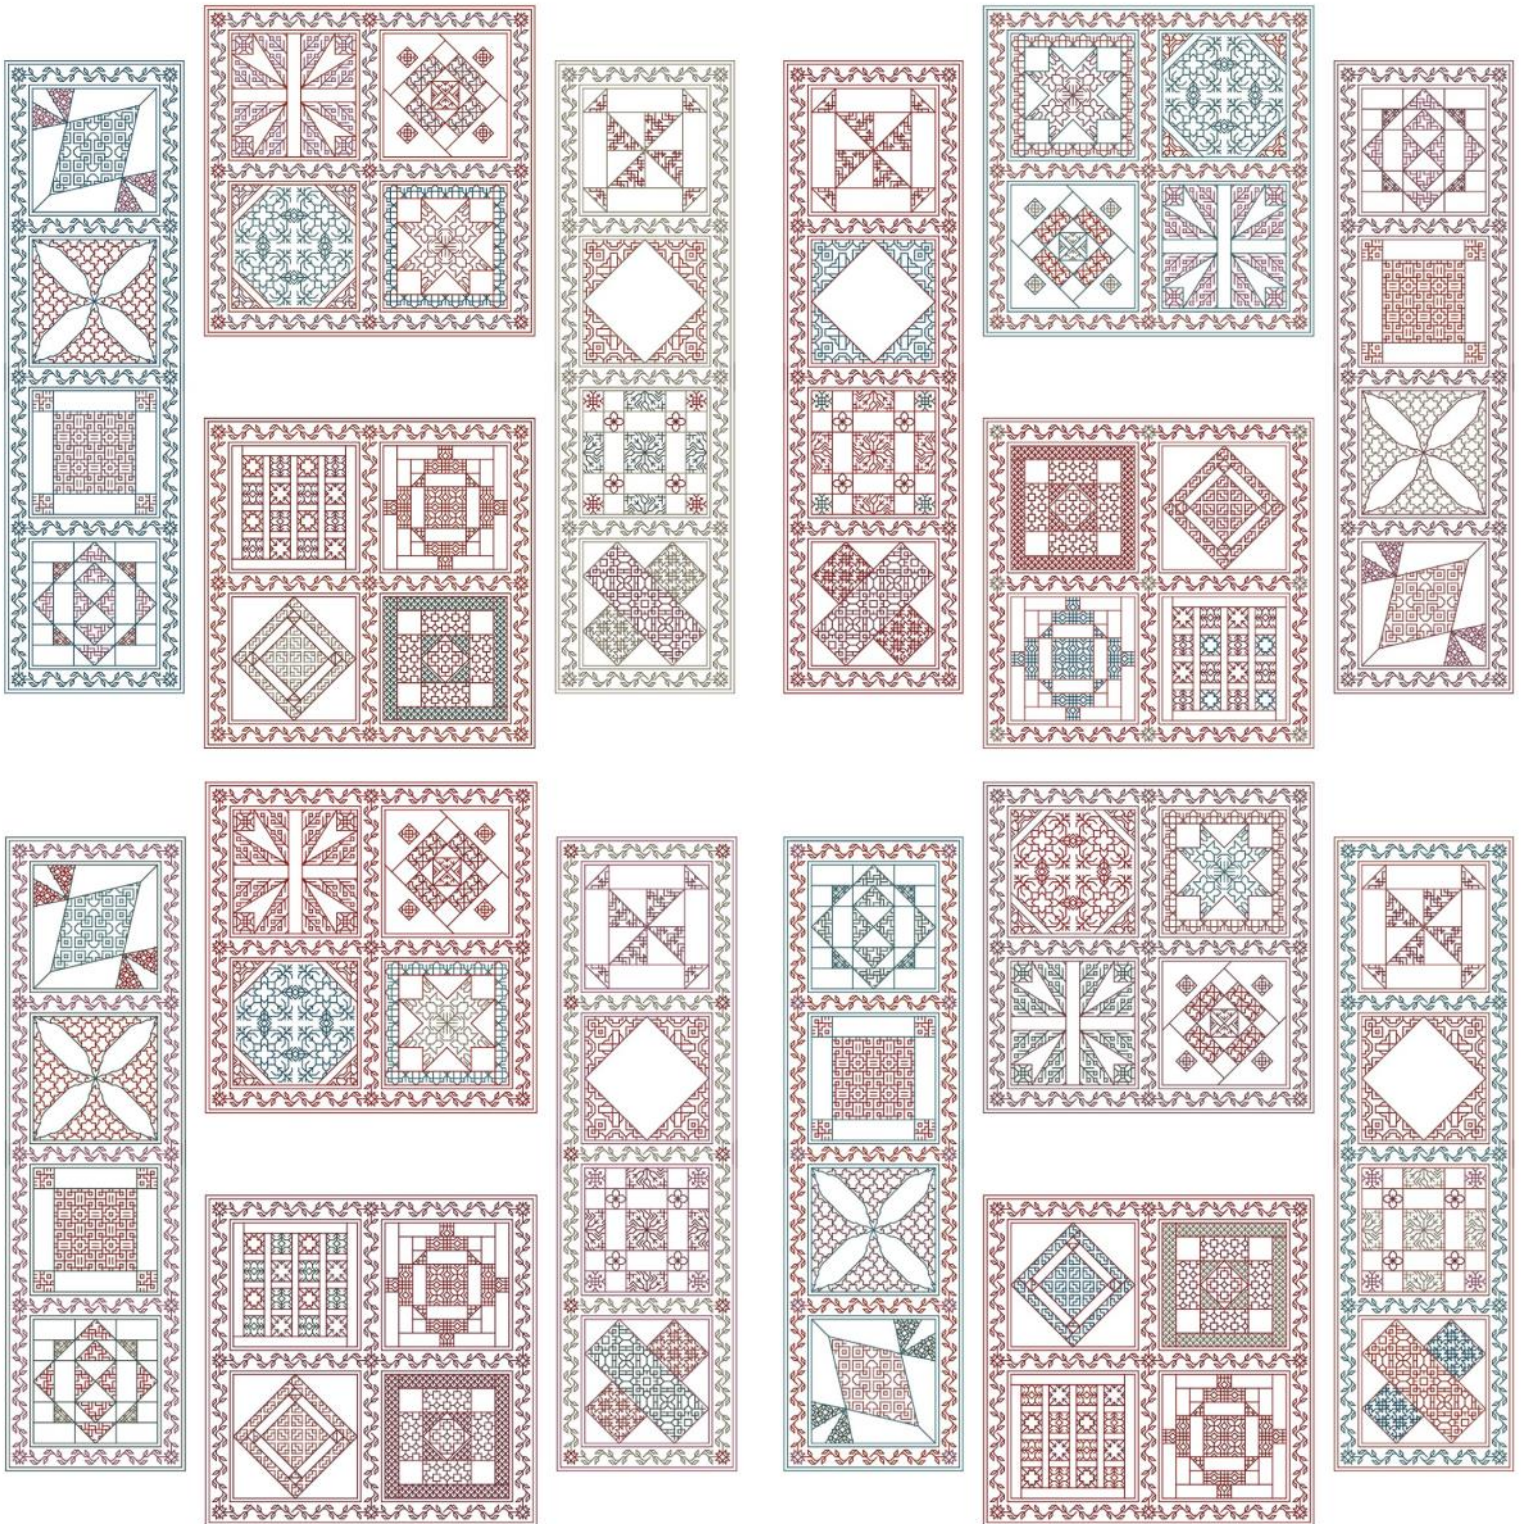

# STITCHIN'SPIRATION A COLORFUL WORLD OF BLACKWORK

Simply Color is a series that gives you FULL control over your colors! These images are just examples of all the combinations of color you can come up with through our thread palettes. Take these as inspiration for your projects! Pick a thread palette, and pick a design!