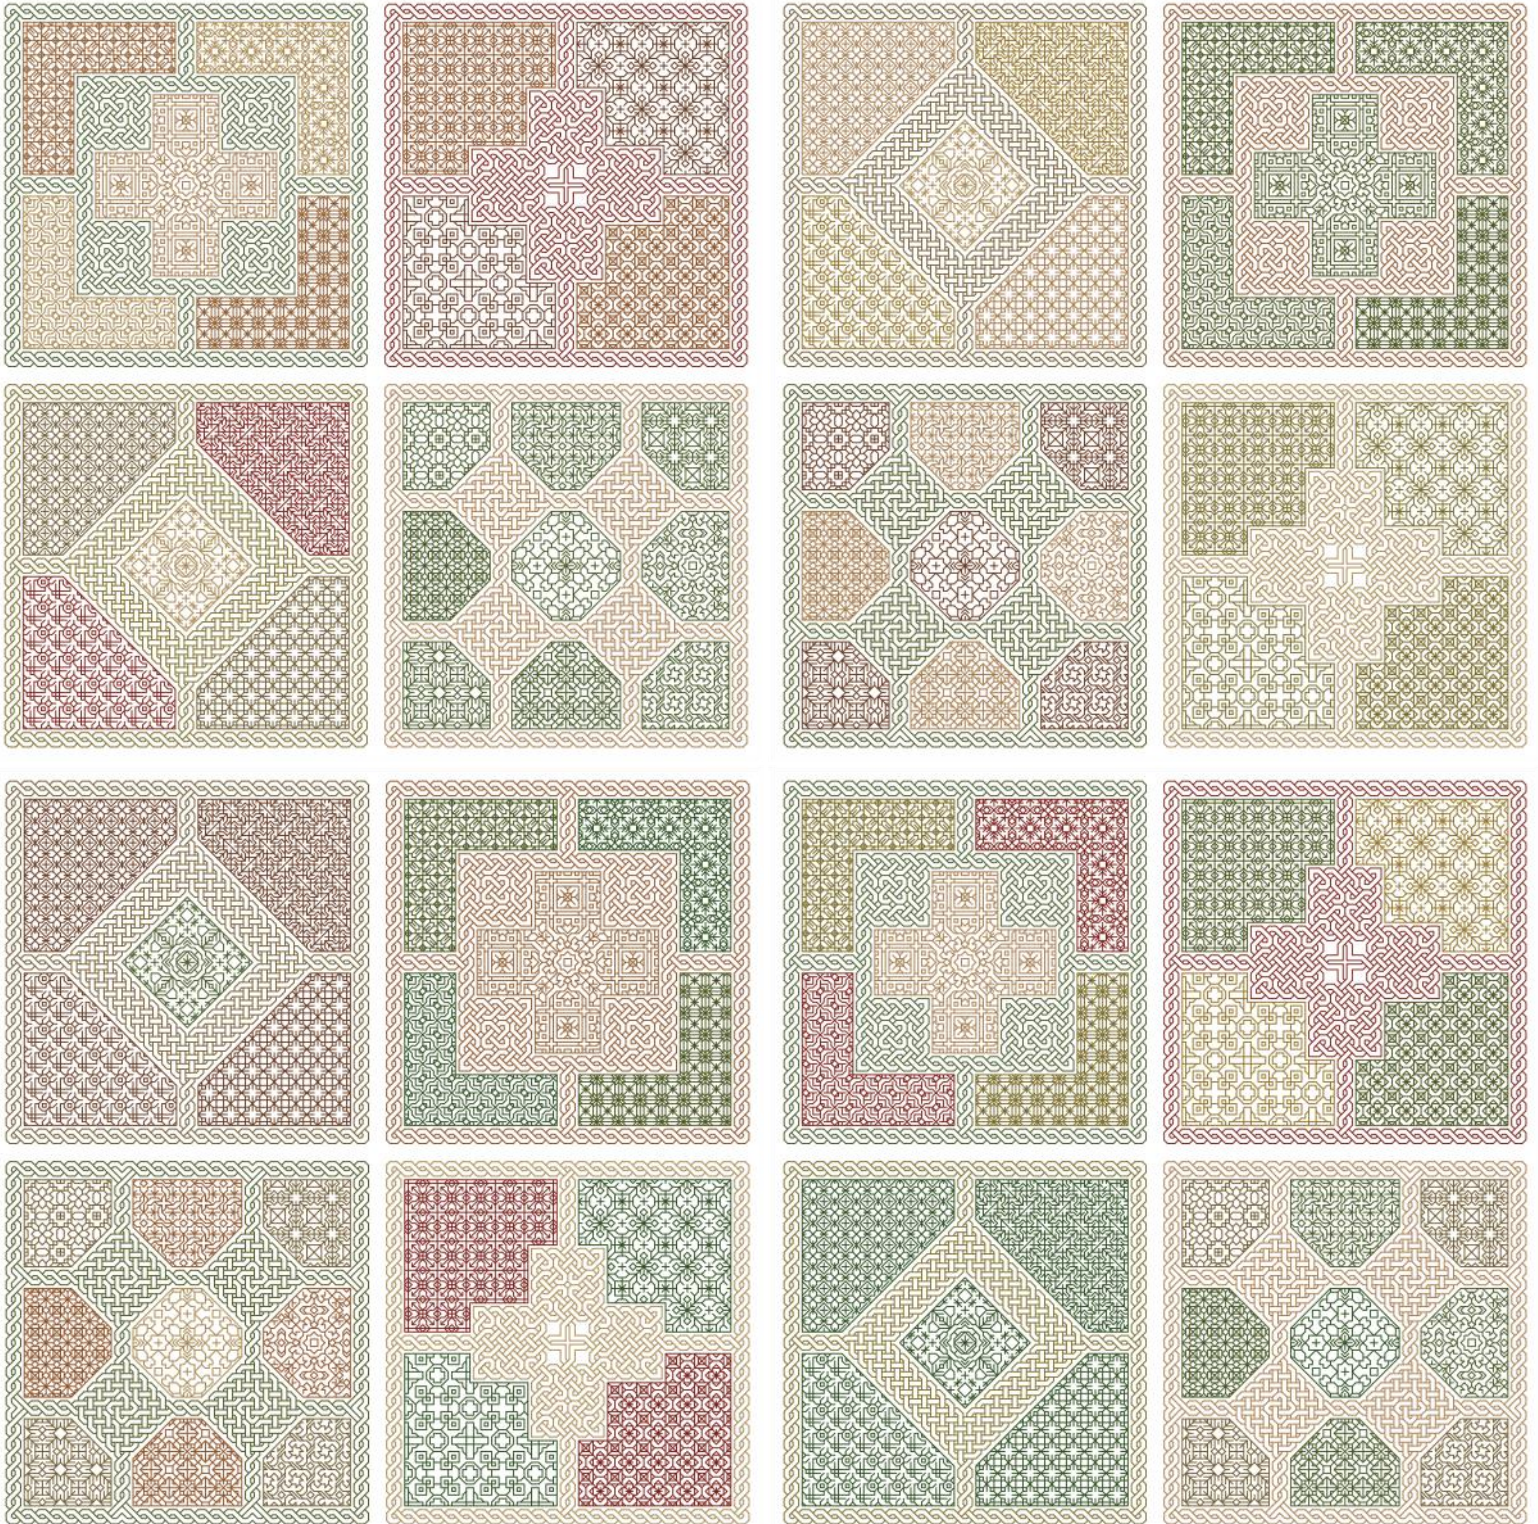

STITCHIN'SPIRATION A COLORFUL WORLD OF BLACKWORK

Simply Color is a series that gives you FULL control over your colors! These images are just examples of all the combinations of color you can come up with through our thread palettes. Take these as inspiration for your projects! Pick a thread palette, and pick a design!