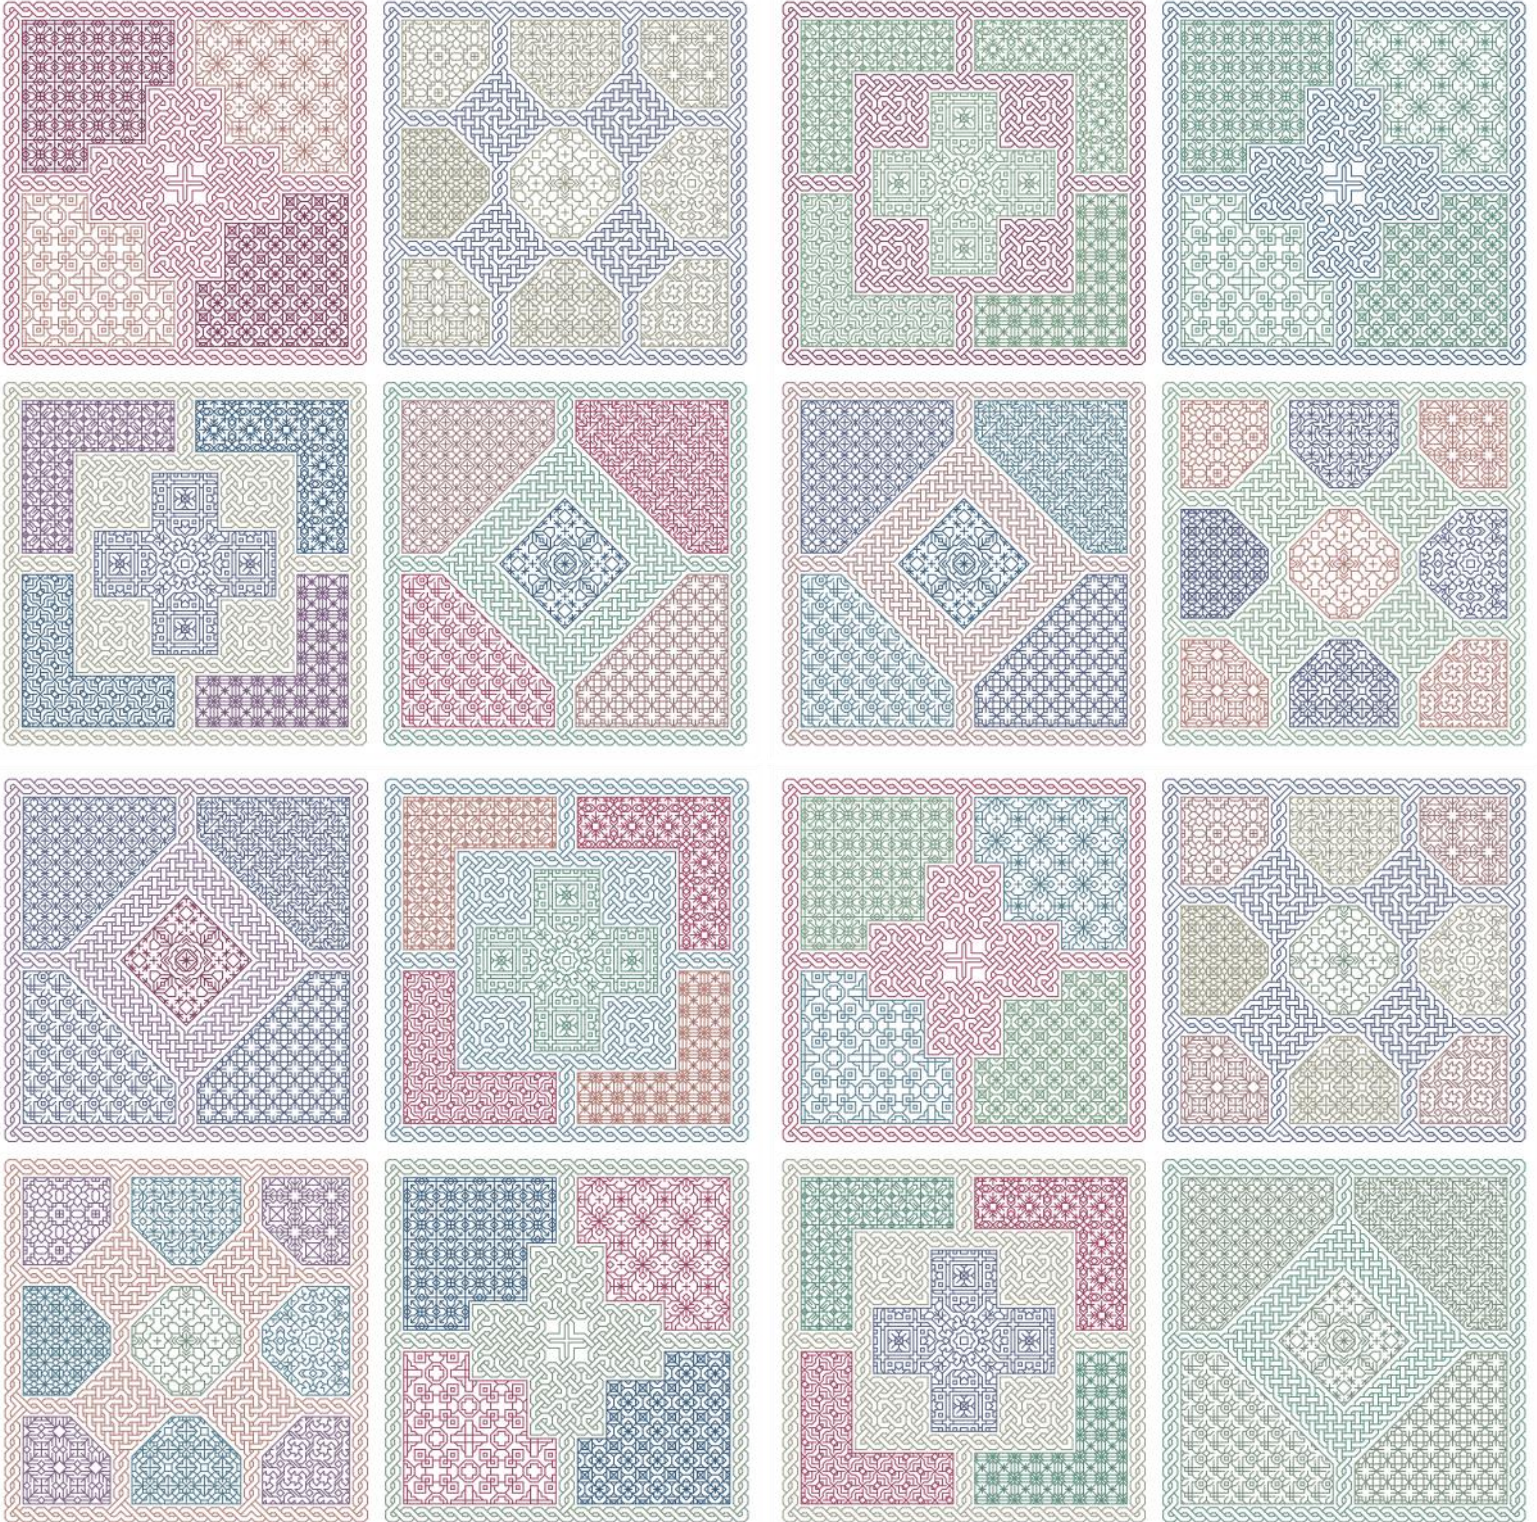

STITCHIN'SPIRATION A COLORFUL WORLD OF BLACKWORK

Simply Color is a series that gives you FULL control over your colors! These images are just examples of all the combinations of color you can come up with through our thread palettes. Take these as inspiration for your projects! Pick a thread palette, and pick a design!